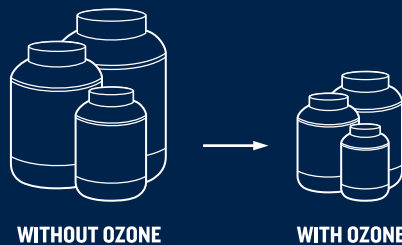

► $ CHEMICAL SAVINGS

SAVE UP TO *$250/YEAR

*Based on typical chemical use for a 12 month period.