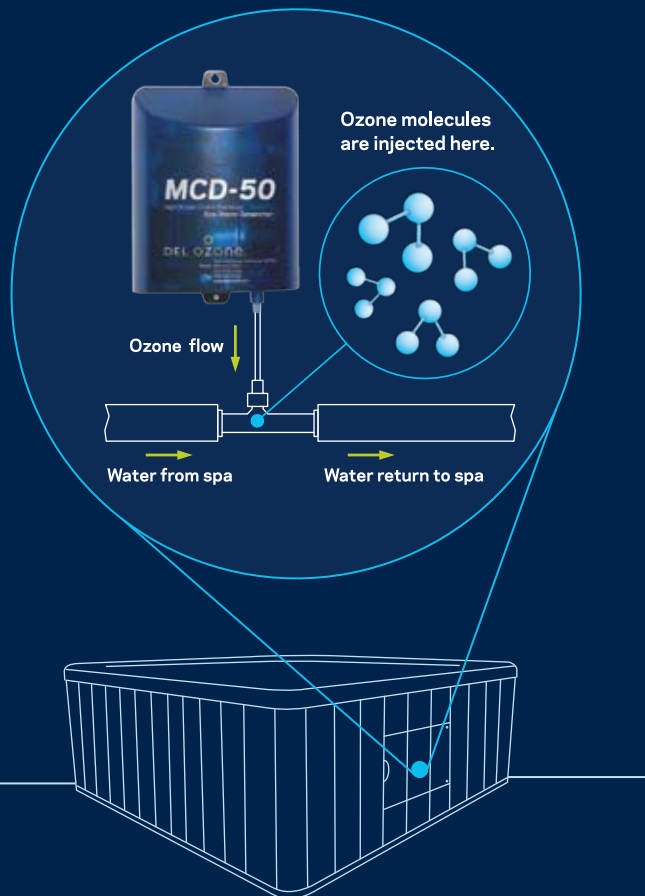

HOW DOES OZONE WORK?

The ozone, consisting of three oxygen atoms, is injected and dissolved into the spa water where it kills or neutralizes bacteria, viruses, and other contaminants. **100% natural and biodegradable, the only byproduct of ozone sanitation is oxygen.**

► BELOW THE SPA SKIRT

The diagram below details the location of the generator and how it all works.